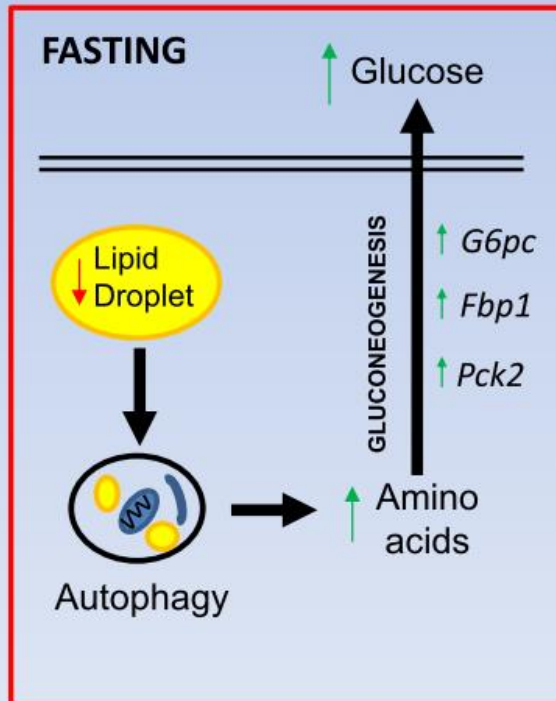

Rainbow trout
(Oncorhynchus mykiss)

Colchicine

→

From 2 days of treatment