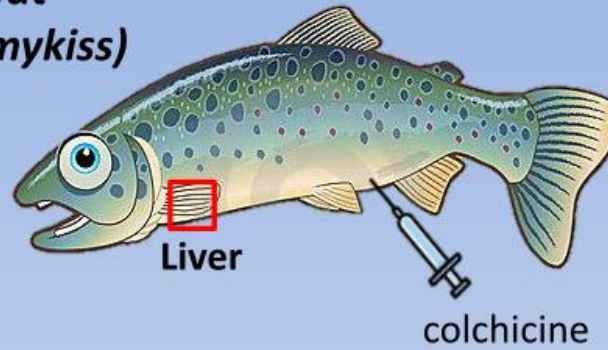

Rainbow trout
(Oncorhynchus mykiss)

Colchicine

→

From 2 days of treatment